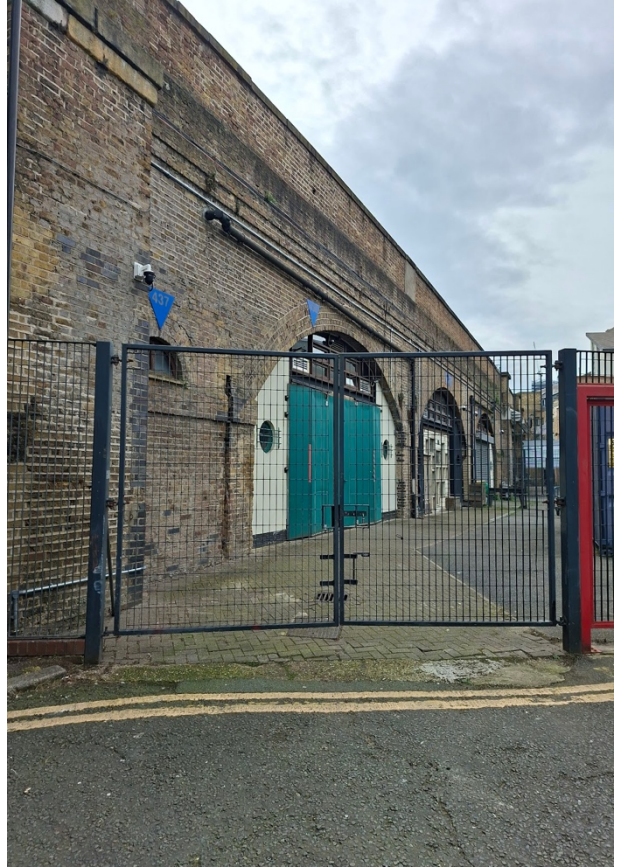

SOUVENIR 438 SPACE | CROOKED BILLET YARD, LONDON, E2 8AF(SHOREDICHTH)
www.souvenir438space.com / @souvenir438space | info@souvenir438space.com