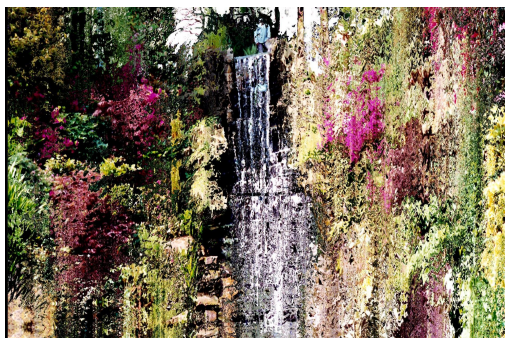

Surreal Terrains 3
German hermanuele etching paper
Mounted on wood
118 x 84CM £600