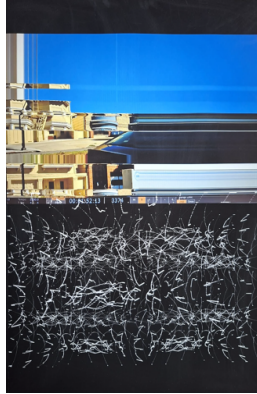

Latent San Francisco
German hermanuele etching paper
Mounted on wood
118 x 84CM
£400