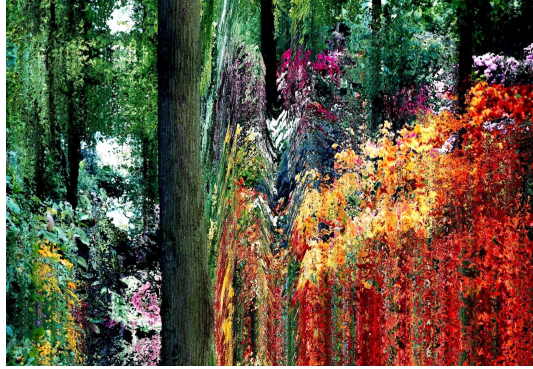

Surreal Terrains 1
German hermanuele etching paper
Mounted on wood
Size: 118 x 84CM
£600