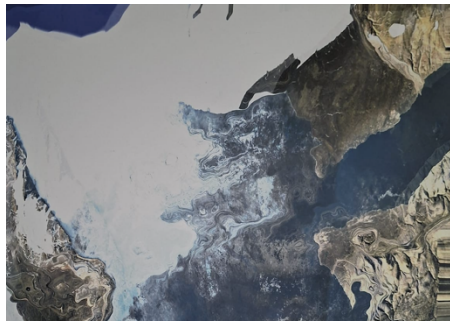

Liquid Terrains - Arctic
German hermanuele etching paper
Print on metal(framed)
70 x 50cm
£350