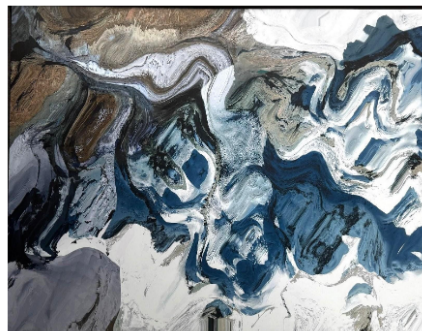

**SOUVENI
R 438
SPACE //**

A world, briefly holding itself together

Exhibition catalogue

Summary

CH₂O presents a generative environment where landscape, data, and human agency converge in continuous flux. Terrain liquefies into algorithmic chromatic strata, while a monstrous angel anchors a space between the sacred and synthetic. Through real-time interaction, viewers shape an unstable digital topography, where glitch emerges as a structural condition—revealing the fragility of ecological, technological, and perceptual systems.

www.chiarazaccagnini.com

Surreal Terrains 1
German hermanuele etching paper
Mounted on wood
Size: 118 x 84CM
£600

Surreal Terrains 2
German hermanuele etching paper
Mounted on wood
118 x 84CM
£600

Surreal Terrains 3
German hermanuele etching paper
Mounted on wood
118 x 84CM £600

Human
German hermanuele etching paper
Mounted on wood
118 x 84CM
£600

Liquid Terrains - Arctic
German hermanuele etching paper
Print on metal(framed)
70 x 50cm
£350

Liquid Terrains - Alps
German hermanuele etching paper
Print on metal(framed)
80 x 60cm
£450