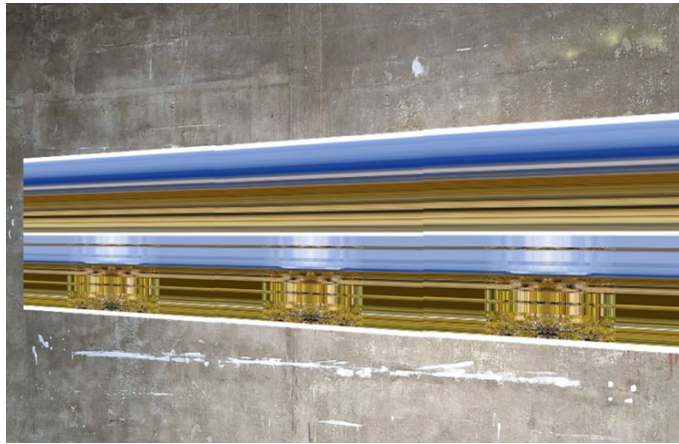

Latent terrain - Full version
Mounted 6 x artwork - installation
(framing by request)
Full series £3000